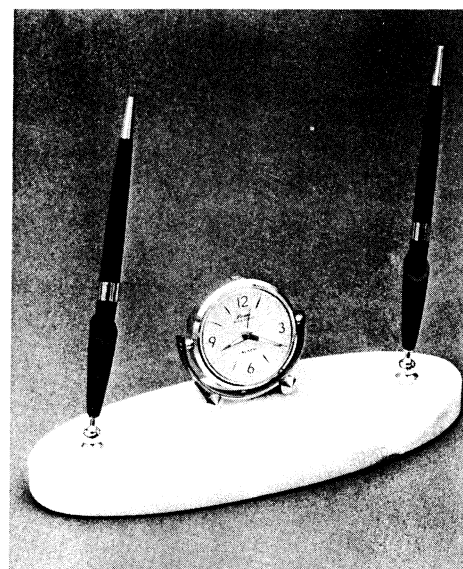

104RK - PEN BASE — OVAL — DOUBLE PEN — SWIVEL ALARM CLOCK

DELUXE BALL POINT PEN